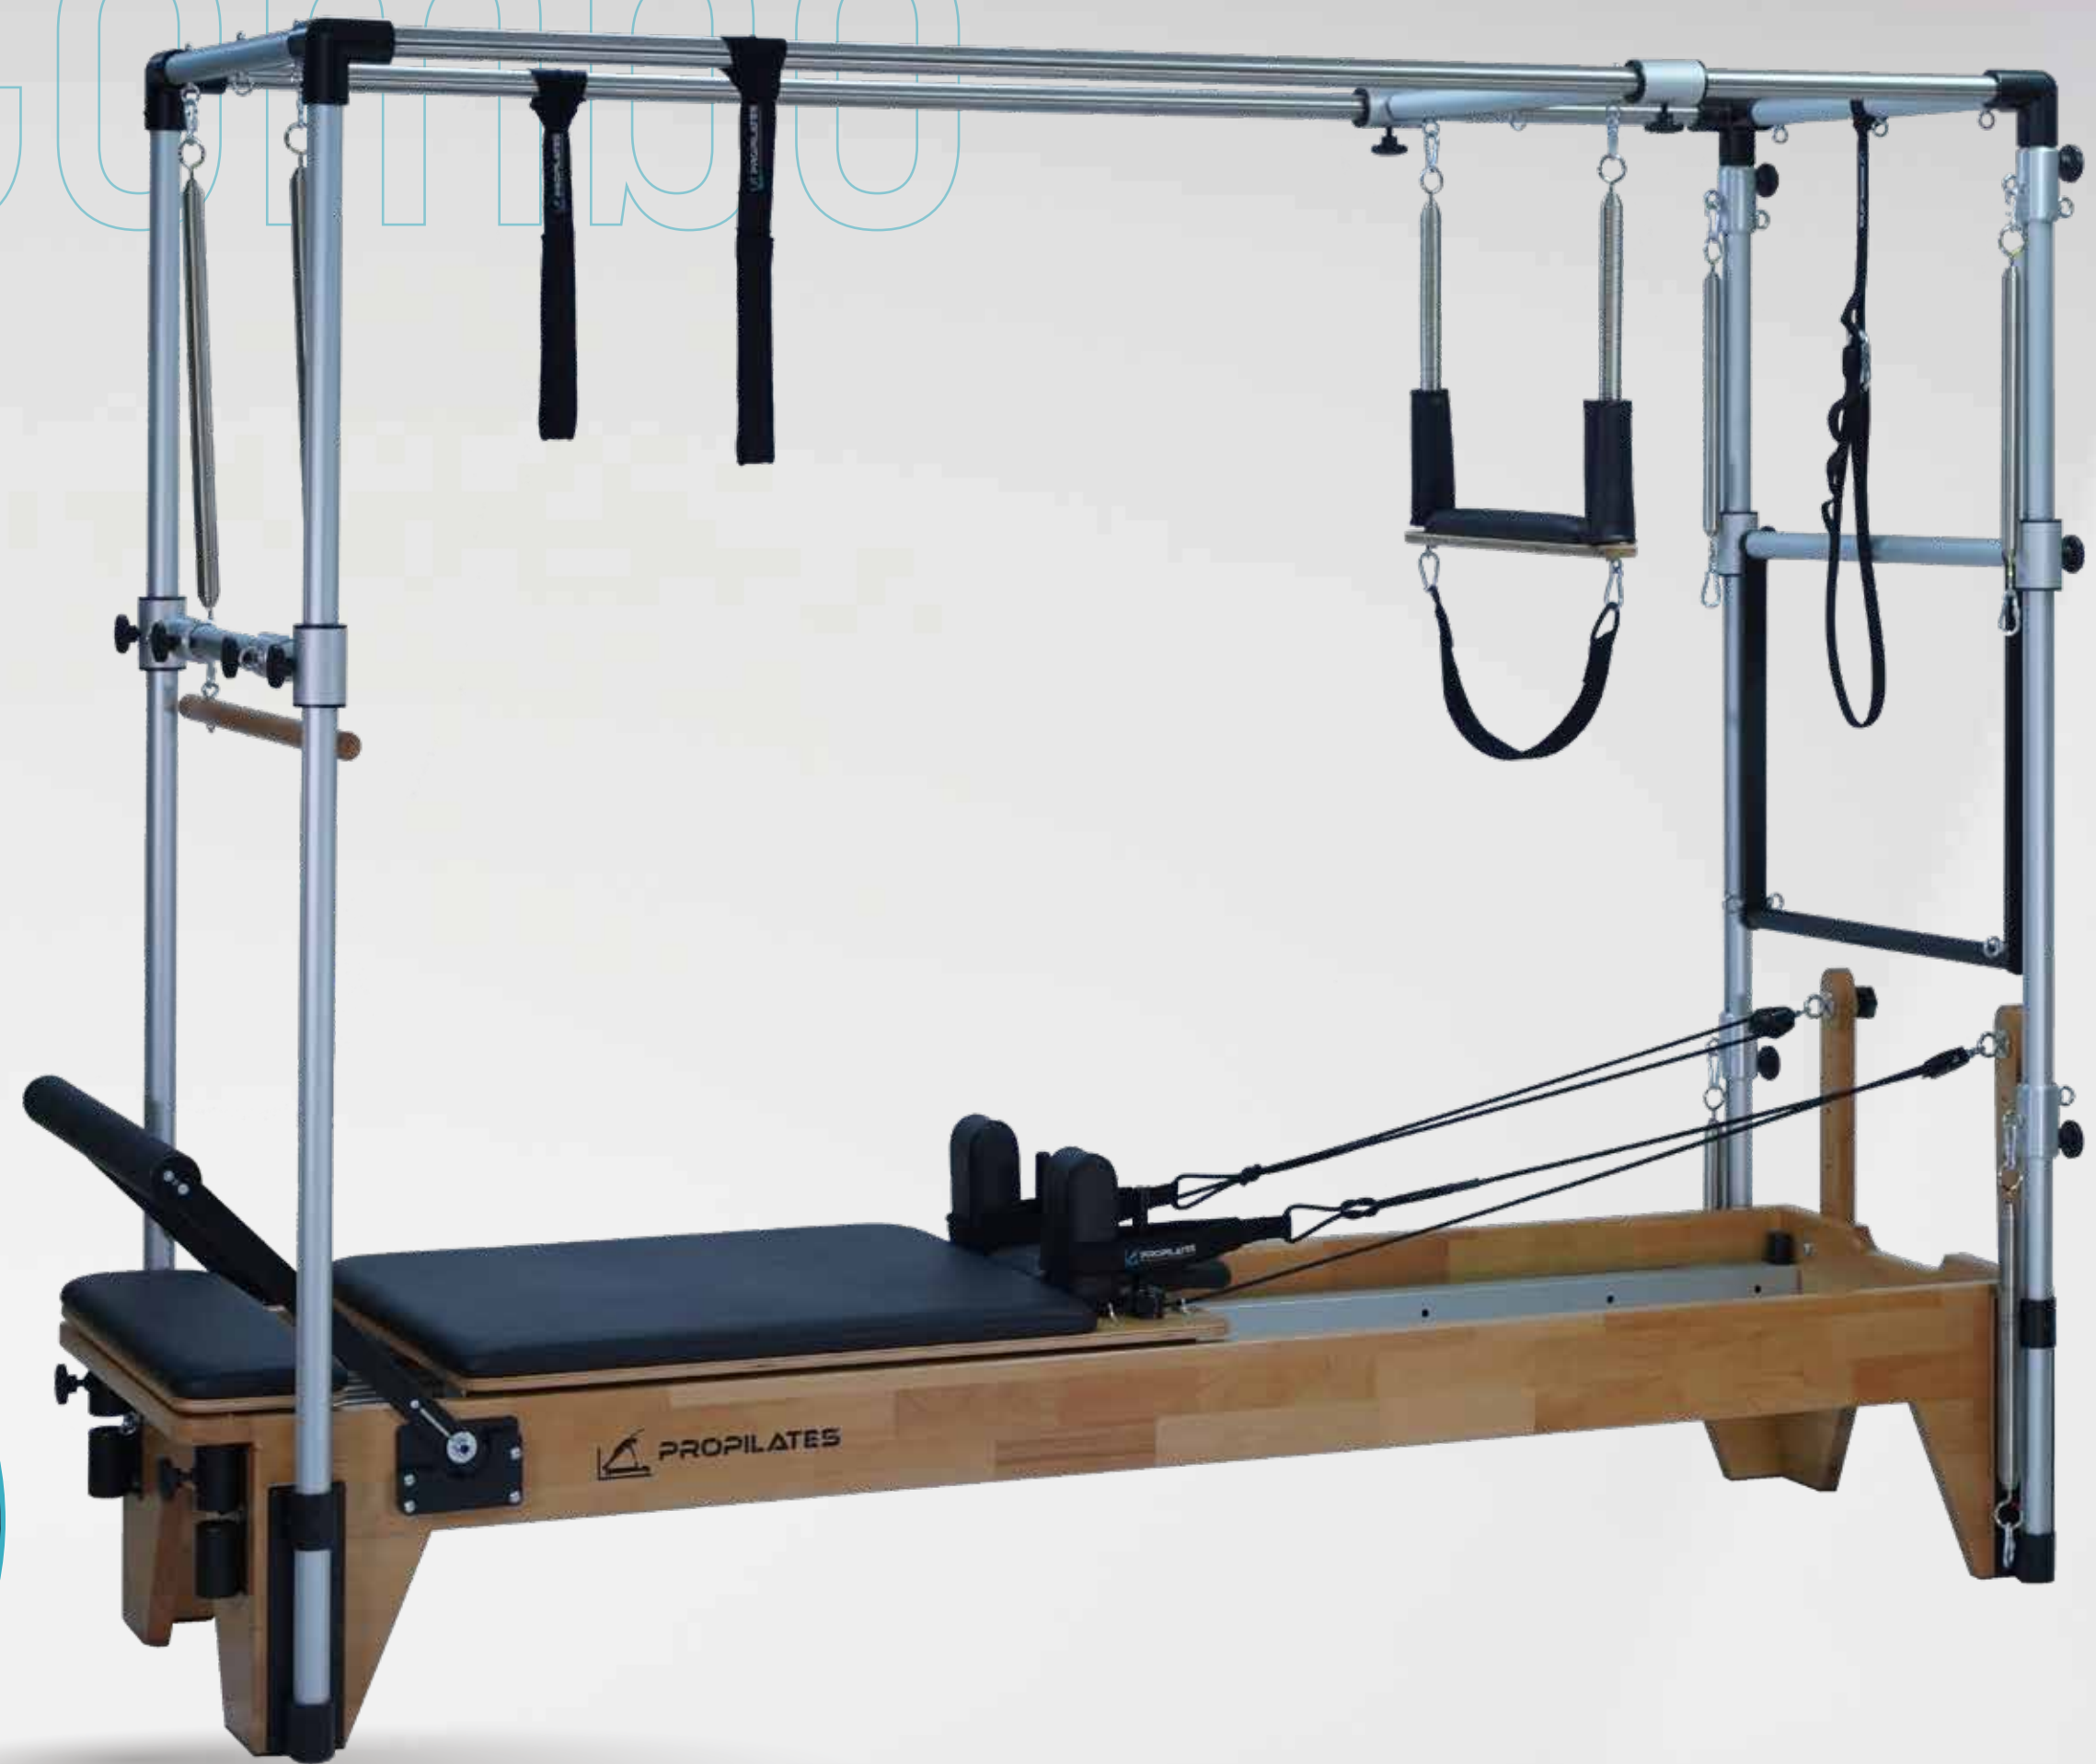

Reformer Combo

Reformer Combo is smooth in movement with powerful adjustability in a space-saving design. Use it as a reformer with an innovative Enhanced Pulley System (EPS) for fine-tuning control of the pulley angle and expanded gear system for precision in spring resistance settings. With the largest carriage cushion and longest track in the industry, it offers unprecedented comfort and range of motion. Use it as a Reformer, Reformer with Tower or convert it to a Cadillac for full trapeze functionality and ultimate flexibility in spring positioning.

Height: 38 cm

Width: 68 cm

Length: 240 cm

Trapeze: 195 cm

Box, Jump Board, Standing Platform, Raised Mat, 8 Springs, Safety Strap Ropes, Foot Strap, Double Loops, Handle, Wood Pole, Fuzzy

4.600 €