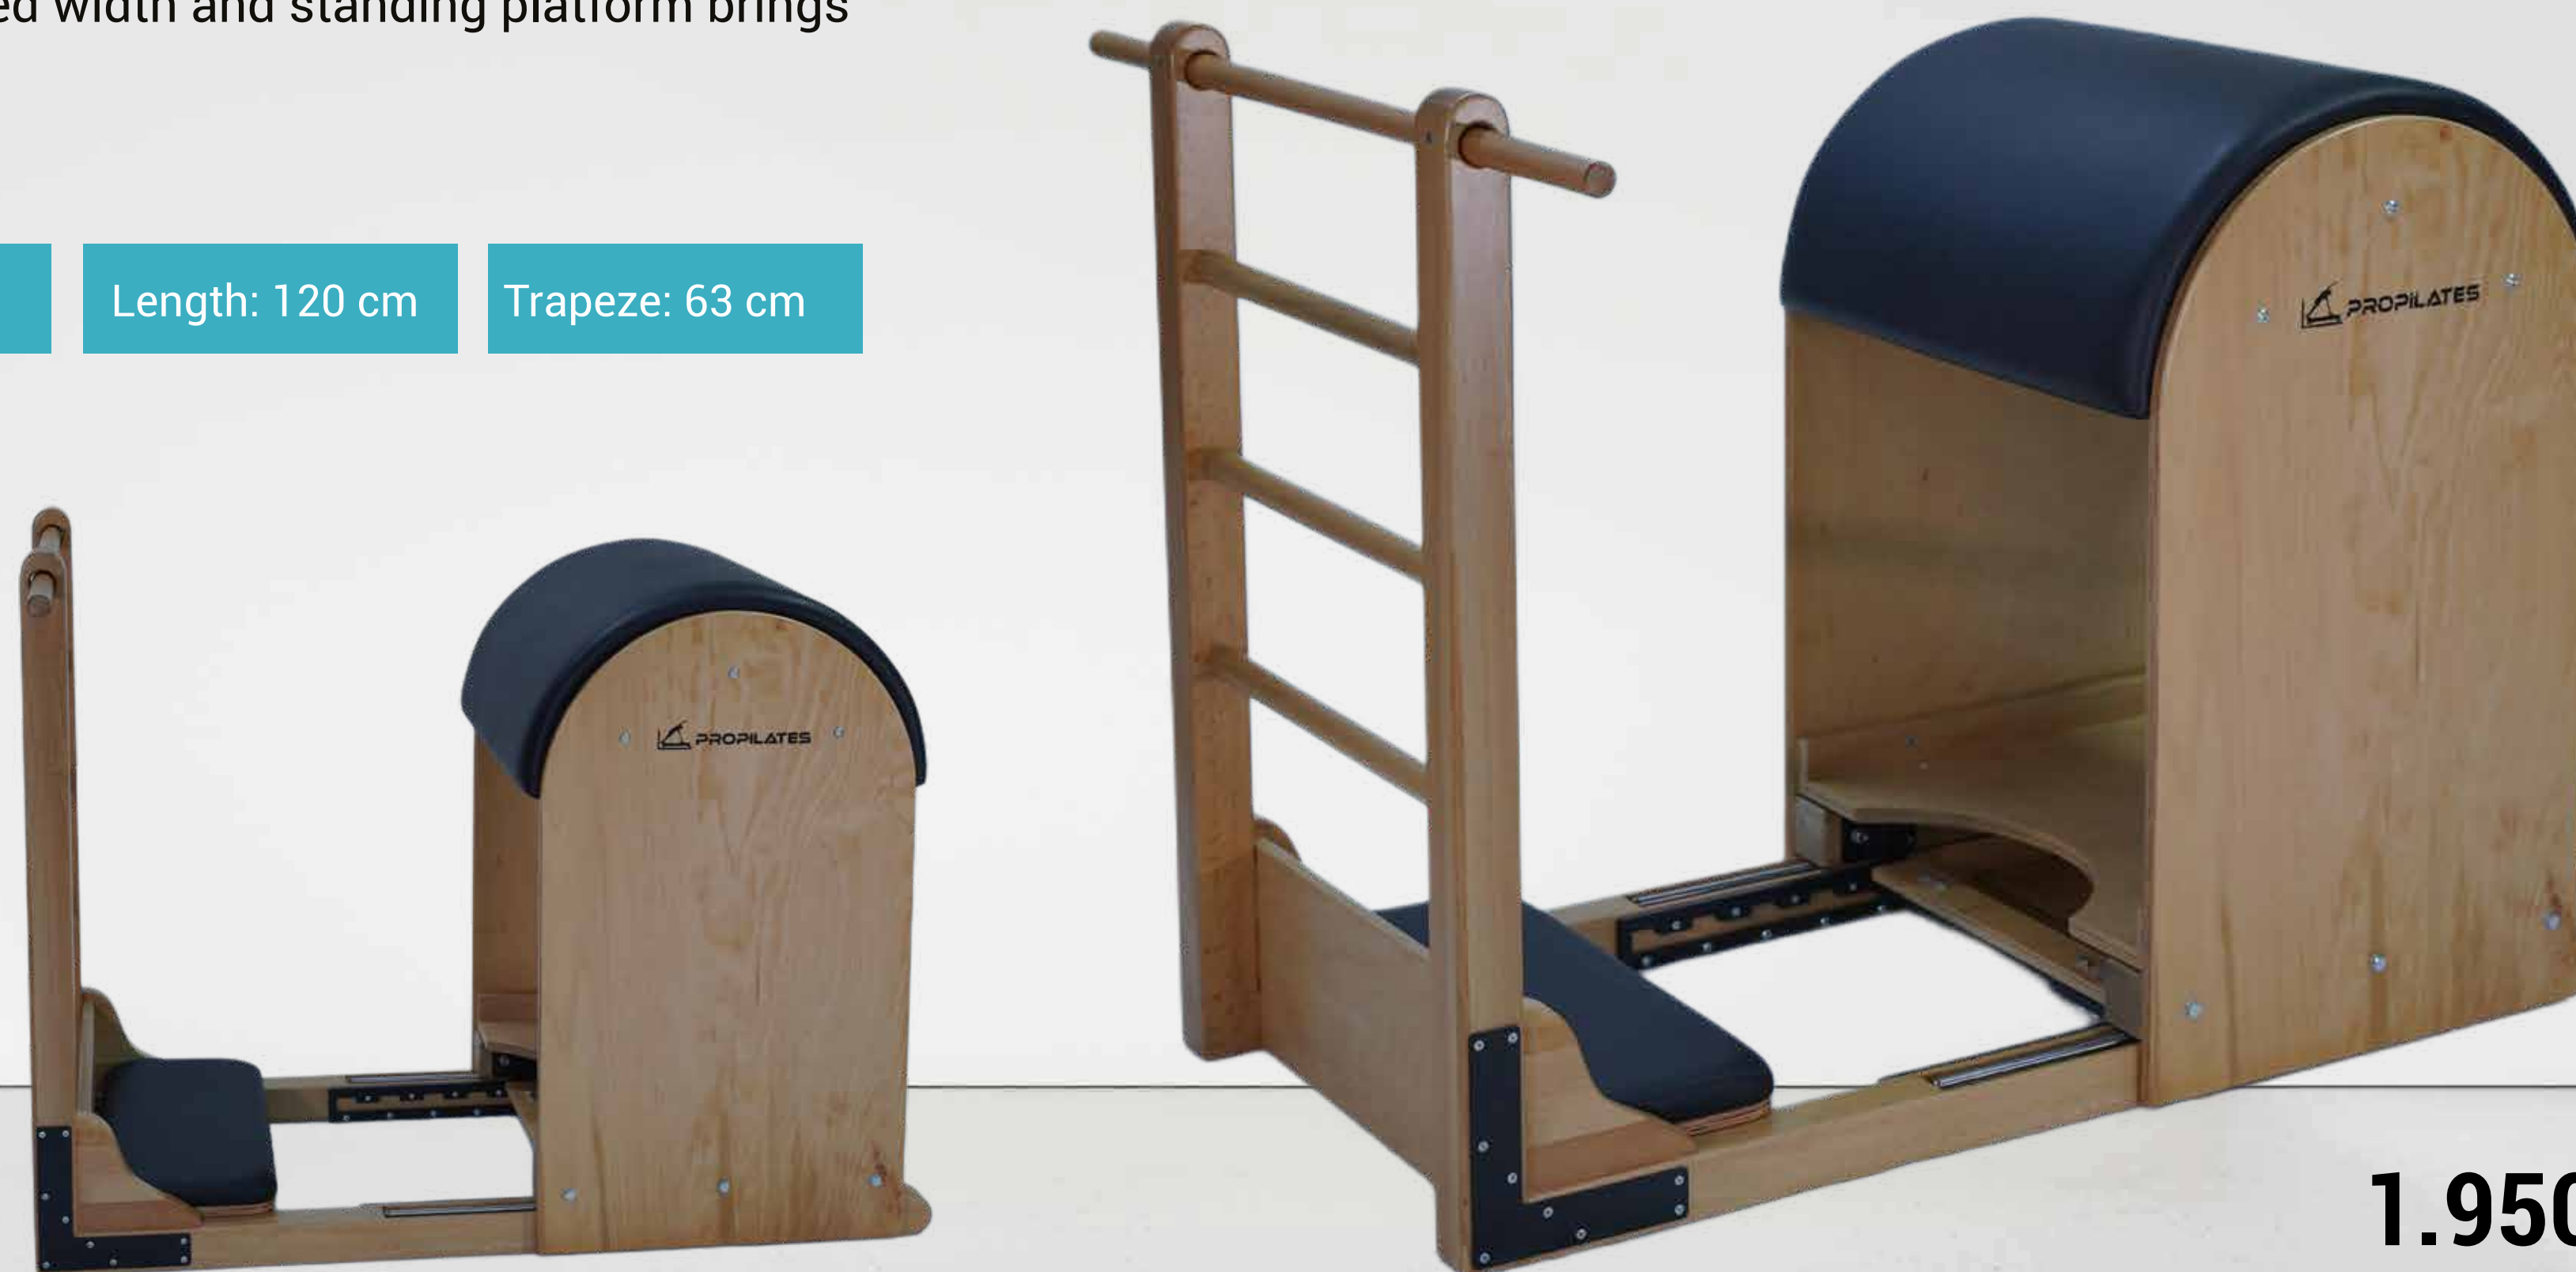

Height: 38 cm

Width: 68 cm

Length: 240 cm

Trapeze: 195 cm

Box, Jump Board, Standing Platform, Raised Mat, 8 Springs, Safety Strap Ropes, Foot Strap, Double Loops, Handle, Wood Pole, Fuzzy

4.600 €

CHANGE THROUGH BALANCE

Ladder Barrel

Ladder Barrel brings leading edge functionality to barrel work. The orthopedic padded cushion is a curved design that adds comfort and support. The barrel is connected to the ladder with linear slides for smooth movement. Its expanded width and standing platform brings accessibility to barrel work.

Height: 97 cm

Width: 90cm

Length: 120 cm

Trapeze: 63 cm

1.950 €

Combo Chair

Combo Chair has an innovative pedal design that extends mobility, offers smooth transitions and fine-tuning adjustability of spring tension and handle height..

Height: 62 cm

Width: 55 cm

Length: 90 cm

1.950 €

ELEGANT POWER

Pro Tower Unit

The right and left parts of our Pro Tower Unit equipment are raised and lowered thanks to the sliding metric system. The handle allows you to do a lot of exercise movements thanks to the push toolbar. Other parts are used as a gymnastics ladder.